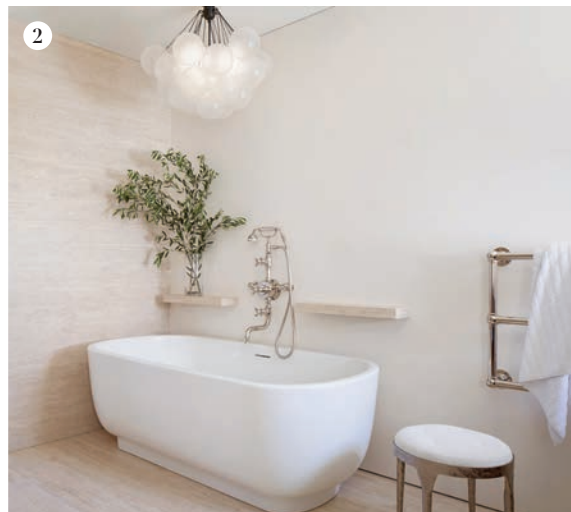

9. NEW YORK
STELLE LOMONT ROUHANI ARCHITECTS
This Long Island, New York, bathroom is an extension of the master bedroom. Materials are a study in restraint with sand-colored stone in various textures; a soaking tub sits on an elevated stone plinth.

10. PACIFIC NORTHWEST
MICHELLE DIRKSE INTERIOR DESIGN
In Bellevue, Washington, this bathroom remodel combines classic touches with modern conveniences, such as hidden storage behind Roborn medicine cabinets with added storage in the custom walnut surround.

14. ARIZONA
LISSA LEE HICKMAN
Luxurious etched marble flooring surrounds a soaking tub with a floor-mounted faucet in a Paradise Valley, Arizona, bathroom. Dramatic steel doors are emphasized as a focal point, incorporating the beauty of the surrounding landscape.